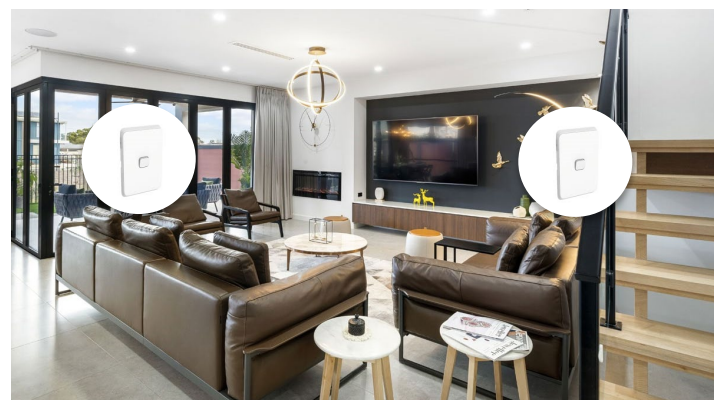

PACK OPTION 5 – LOUNGE

Settle in for a quiet evening in front of the television and adjust the lighting to suit your mood – or give your house a lived-in look while you are away by having lights turn on automatically at a set time. With one standard switch and one dimmer, you can control the mood.