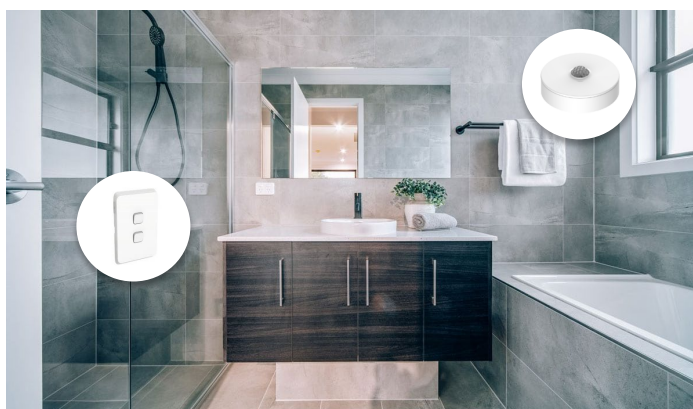

PACK OPTION 2 – MAIN BEDROOM

Set the mood to wake up for the day or settle in for a peaceful, relaxing evening. Controlling a total of three light circuits, you can preset lights and dimming levels or control them at the touch of a button.

Product	Part Code	Qty
Wiser Connected Switch 2AX	PDL356PB2MBTZ-VW	2
Wiser Connected Dimmer	PDL354PBDMBTZ-VW	1
ControlLink Mech for 2 way switching	PDL356PBSSL-VW	2
Total Inc GST		

PACK OPTION 3 – ENTRY & HALLWAY

Using the Wiser Motion Sensor, your home can anticipate your next move by automatically turning one or more lights on. Two-way switching will enable you to control lights from either end of your hallway and adjust them to different light levels depending on the time of day.

Product	Part Code	Qty
Wiser Connected Dimmer	PDL354PBDMBTZ-VW	1
Wiser Motion Sensor	PDL595011	2
ControlLink Mech for 2 way switching	PDL356PBSSL-VW	1
Total Inc GST		

PACK OPTION 4 – MAIN BATHROOM

Control your bathroom lighting and ventilation and add energy efficiency too. Dim your bathroom lights down for a relaxing bath, or to full brightness for your morning routine. Programme your heated towel rail to turn on and off at preset times to save power, or your bathroom fan to stay on for a set length of time when you start your shower.

Product	Part Code	Qty
Wiser Connected Switch 2AX	PDL356PB2MBTZ-VW	1
Wiser Connected Dimmer	PDL354PBDMBTZ-VW	1
Wiser Motion Sensor	PDL595011	1
Total Inc GST		

PACK OPTION 5 – LOUNGE

Settle in for a quiet evening in front of the television and adjust the lighting to suit your mood – or give your house a lived-in look while you are away by having lights turn on automatically at a set time. With one standard switch and one dimmer, you can control the mood.