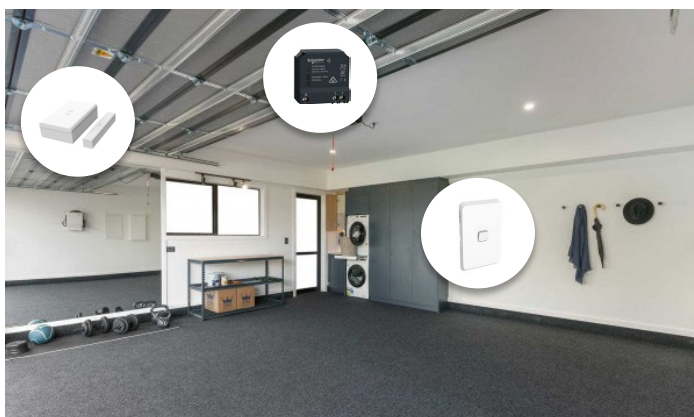

PACK OPTION 9 – SURVEILLANCE CAMERAS

With adjustable camera position and IP56 protection, our wide-angle view outdoor camera can be installed on a wall or ceiling/eave. Day and night motion detection HD video recording on our indoor camera provides peace of mind via alerts, intercom and event or continuous recording.