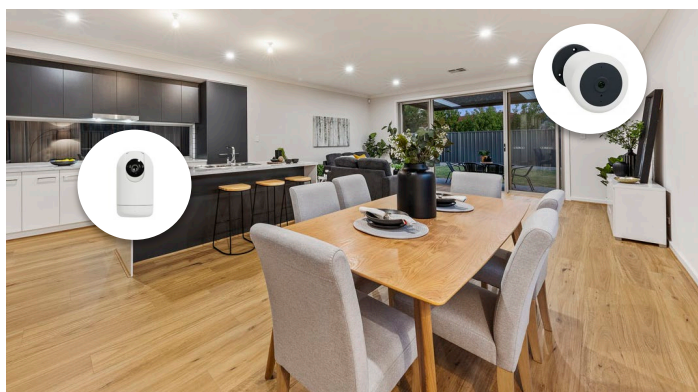

With adjustable camera position and IP56 protection, our wide-angle view outdoor camera can be installed on a wall or ceiling/eave. Day and night motion detection HD video recording on our indoor camera provides peace of mind via alerts, intercom and event or continuous recording.