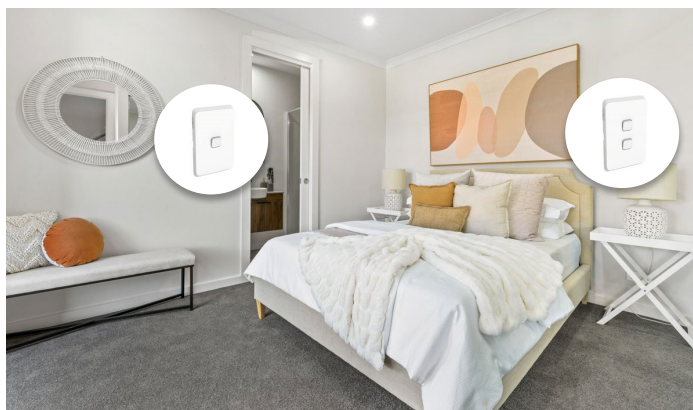

PACK OPTION 2 – MAIN BEDROOM

Set the mood to wake up for the day or settle in for a peaceful, relaxing evening. Controlling a total of three light circuits, you can preset lights and dimming levels or control them at the touch of a button.

Product	Part Code	Qty
Wiser Connected Switch 2AX	PDL356PB2MBTZ-VW	2
Wiser Connected Dimmer	PDL354PBDMBTZ-VW	1
ControlLink Mech for 2 way switching	PDL356PBSSL-VW	2
Total Inc GST		

PACK OPTION 3 – ENTRY & HALLWAY

Using the Wiser Motion Sensor, your home can anticipate your next move by automatically turning one or more lights on. Two-way switching will enable you to control lights from either end of your hallway and adjust them to different light levels depending on the time of day.