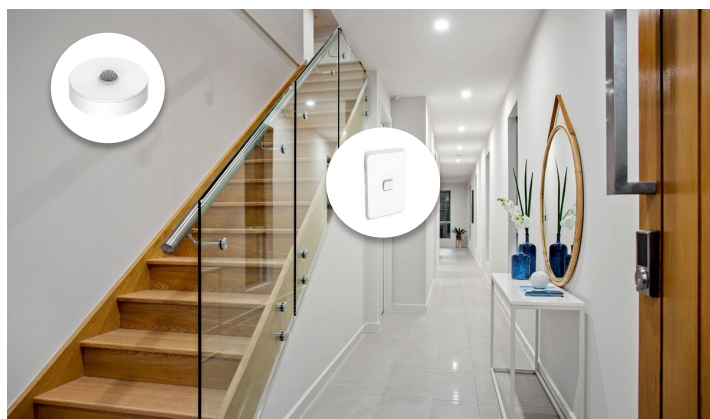

Using the Wiser Motion Sensor, your home can anticipate your next move by automatically turning one or more lights on. Two-way switching will enable you to control lights from either end of your hallway and adjust them to different light levels depending on the time of day.