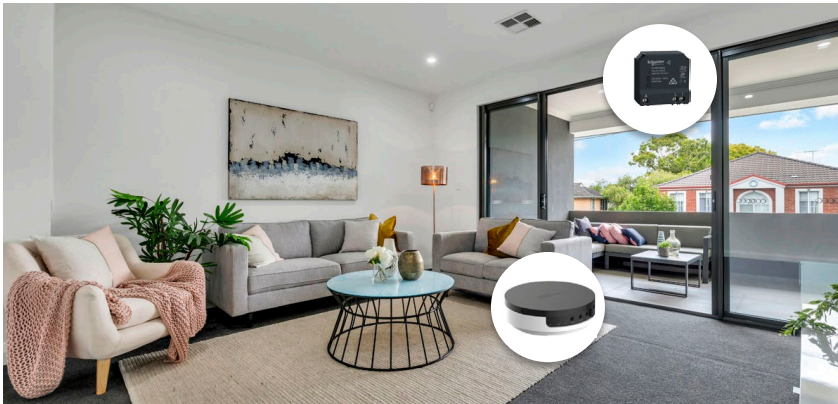

PACK OPTION 10 – ROOM TEMPERATURE CONTROL

Continue your Wiser journey and create ambiance in the home by adding blind and temperature control in the lounge. By tailoring the Wiser system to your lifestyle, you can create moments and automations to make your home work for you. Set your heat pump to turn on automatically and blinds to come down if the temperature in the room reaches a certain level.

Product		Qty
Wiser Micro Module Blind Control	PDL5015WBZ	2
Wiser IR Convertor	PDL501401	1
Wiser Temperature/Humidity Sensor	PDL593011	1
3 Position Switch	PDLP387M3TM-XW	1
Total Inc GST		

ICONIC MICRO MODULE BLIND CONTROL

Control your hard-wired blinds, curtains or shutters. The module will be mounted behind the wall close to the blind motor for up and down or left and right movement

WISER IR CONVERTOR

Automate your home infrared (IR) controlled devices such as split system air-conditioning and TV/AV equipment. Please check the PDL website for appliance compatibility.

WISER TEMPERATURE/HUMIDITY SENSOR

This tiny device can be mounted on the wall or ceiling and detects temperature and humidity so that your Wiser system can trigger other devices in response to environmental changes.

PACK OPTION 11 – HOLIDAY TIME BUNDLE

Bringing safety and security to your home while you are away couldn't be easier with a PDL Wiser Smart Home. Keep an eye on things using the external camera via the Wiser by SE app and get a notification sent to your smart phone if a water leak is detected. Programme blinds to close to protect furniture from harsh light during the day and lights to turn on and off at set times to give a 'lived-in' appearance.

Product		Qty
Wiser Connected Switch 2AX	PDL356PB2MBTZ-VW	2
Wiser Connected Switch 10AX	PDL356PB10MBTZ-VW	1
Wiser Water Leakage Sensor	PDL592011	1
Wiser IR Convertor	PDL501401	1
Wiser Motion Sensor	PDL595011	1
Wiser Temperature/Humidity Sensor	PDL593011	1
Wiser IP Camera Outdoor	PDL724419	1
Total Inc GST		

WISER CONNECTED SWITCH

With flexible installation options, our switch is ideal for controlling lighting and exhaust fans, it provides full home automation control and functions.

WISER WATER LEAKAGE SENSOR

Detects a water leak and alerts you by sounding an alarm and also by sending a notification via the Wiser by SE app to your smart phone.

WISER IR CONVERTOR

Automate your home infrared (IR) controlled devices such as split system air-conditioning and TV/AV equipment.

WISER MOTION SENSOR

Our Motion Smart Sensor detects movement, measures luminance in a room, and reports the status to the Wiser Hub.

WISER TEMPERATURE/HUMIDITY SENSOR

This tiny device can be mounted on the wall or ceiling and detects temperature and humidity so that your Wiser system can trigger other devices in response to environmental changes.