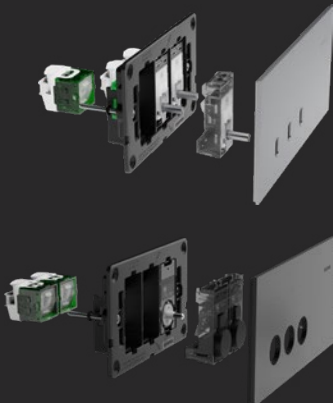

# CLIPSAL SOLIS™ RANGE

PDL by Schneider Electric is set to revolutionise switches and sockets in New Zealand homes with the new **CLIPSAL SOLIS™ RANGE**. The new optimum range comes in two series **SOLIS™** and **SOLIS™ T SERIES**, both have been designed and tested with electricians for high-end residential projects.

## SOLIS™ T SERIES

- Available in four premium finishes: Platinum Aluminium, Ebony Aluminium, Living Brass, and White Ceramic
- Distinctive and robust toggle
- Ultra slim cover (3.9mm)

## SOLIS™

- Available in two premium finishes: Matte White and Matte Black
- Flush push-button
- Ultra slim cover (4.5mm)

## The SOLIS™ Range key features:

- Non-intrusive LED indicator
- Faster installation with connected rotary dimmer (on/off push-in)
- Easy installation with pre-mounted screws
- 300 series mech format compatibility
- Robust grid & strong cover clips
- Premium aesthetics with non-intrusive LED indicator
- Smart features compatible with PDL Wiser™