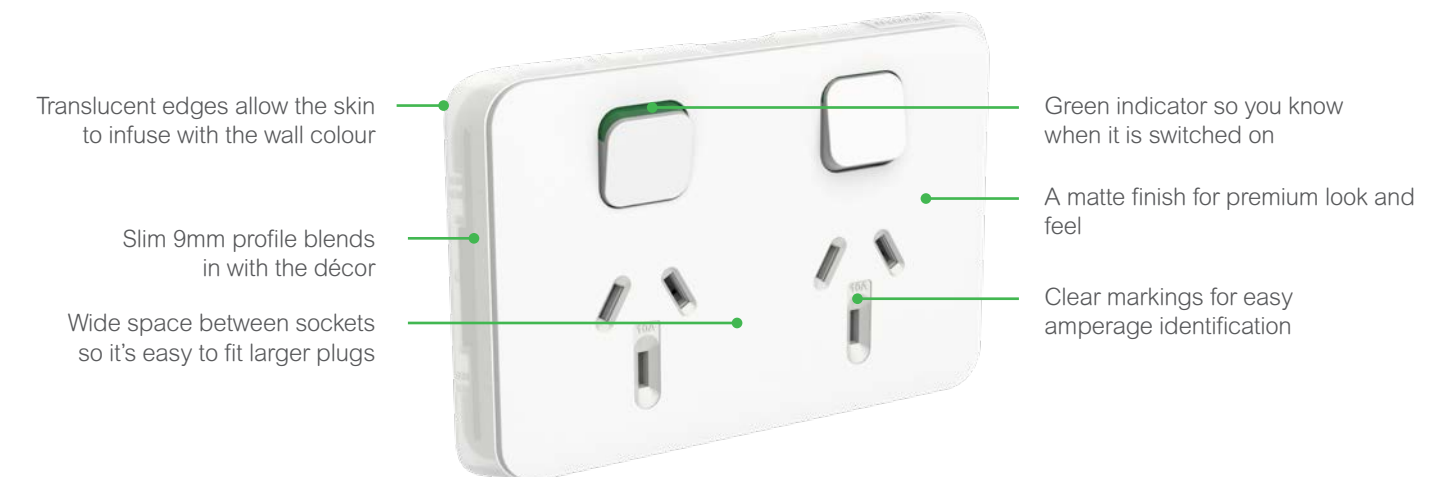

Sockets With a Difference

Iconic® features innovations like pre-mounted screws, screw covers and in-line terminals.