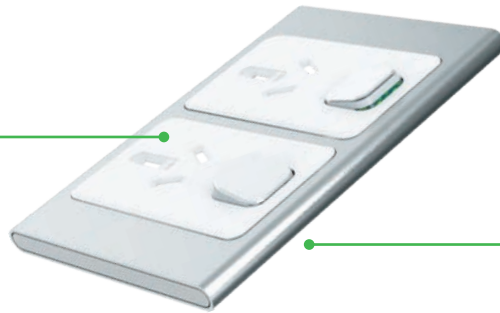

Iconic Styl design features

Anodised aluminium

Real aluminium material with high quality anodised finishes Sandblasted surface for a modern 'satin' appearance

Unique oval shape

Extruded aluminium provides this curved shape that reflects the light in interesting ways