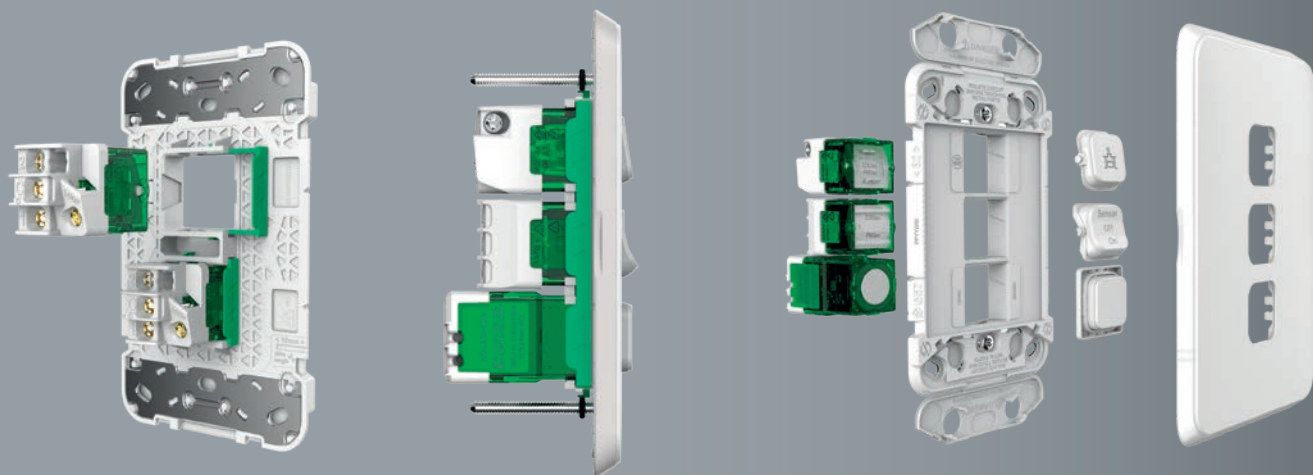

Product References