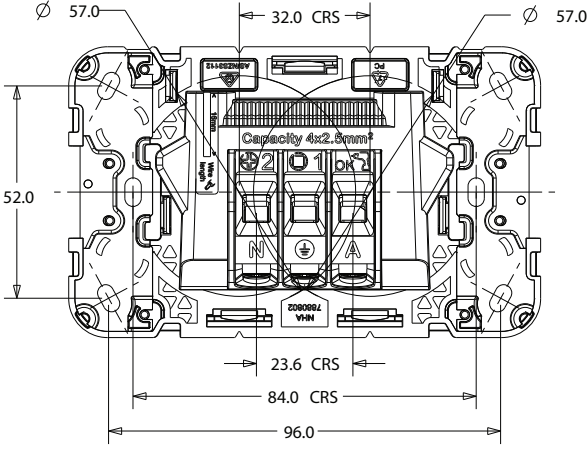

Mounting Specifications

1 to 4 gang switch plate cut-out template

Socket cut-out template

For more information about the Iconic range, contact your local Schneider Electric representative, electrical wholesaler or visit pdl.co.nz/iconic.