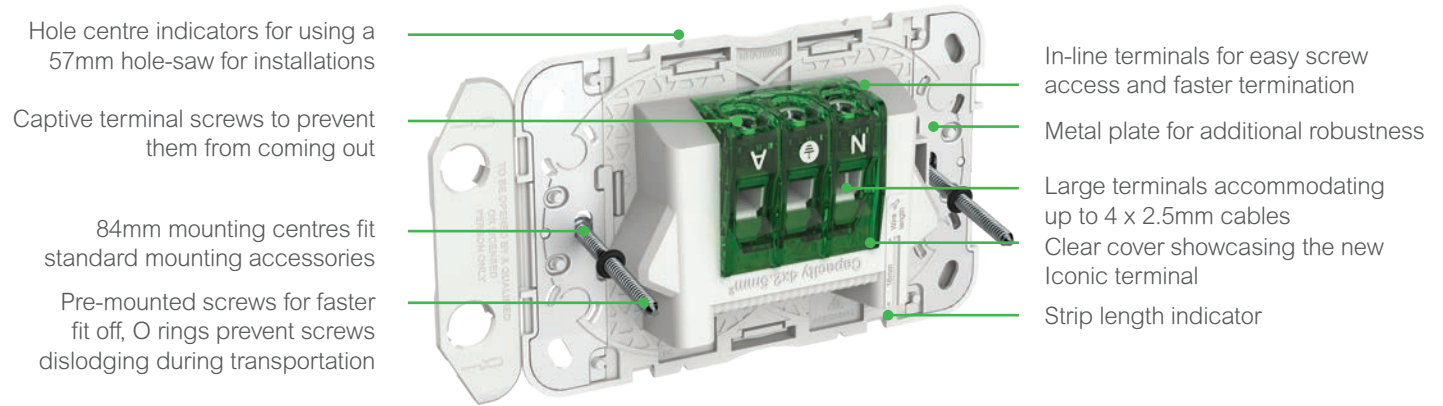

Sockets With a Difference

Iconic® features innovations like pre-mounted screws, screw covers and in-line terminals.