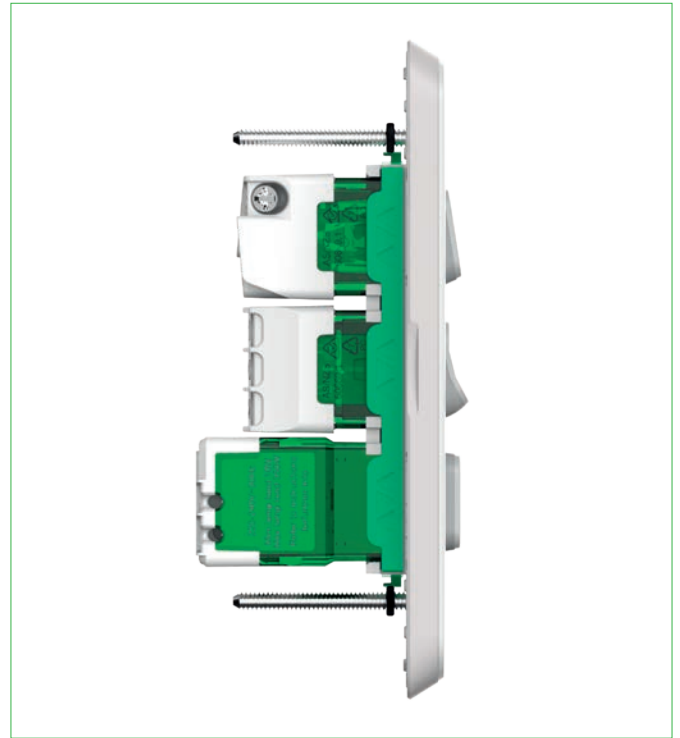

Electronic push-button switches integrate with standard plates

Iconic® electronic accessories are designed for clever functionality.

Electronic accessories fit Iconic switch grids. Secured in place with the mechanism locking bar, they can be easily changed to suit vertical or horizontal orientation. The range includes standard electronic accessories such as rotary dimmers and USB chargers, as well as Bluetooth connected smart accessories such as dimmers, time clocks and a connected socket.

Rotary and push-button dimmers

Iconic electronic products include both push-button and rotary dimmers. Push-button dimmers offer multi-way dimming over standard wiring using ControlLink. The tactile push-button turns the load on/off or dims up or down.

USB chargers

Iconic USB chargers have a patented rotatable head for easy reorientation. They also include a patented current management technology, which manages the output current to prevent overheating while minimising charge times.

Bluetooth Dimmers, Electronic Switches and Connected Socket

Electronic Modules are programmable via the Wiser app to provide On/Off, 24-hour, 7 day scheduling by month. They're ideal for scheduling operating times for appliances like towel rails, garden lights, or hot water booster elements, and can be set to automatically track with seasonal sunrise and sunset changes. Iconic time clocks also function as push-button timers providing extra functionality and ability to manually override schedules at any time. All electronic modules come with short circuit and over temperature protection.

PIR motion sensor

The Iconic PIR motion sensor mechanism is simple to install and configure with front mounted light level and timer adjustment. It is ideal for hands free lighting control in entry ways, walk in wardrobes, pantries, hallways or stairs.