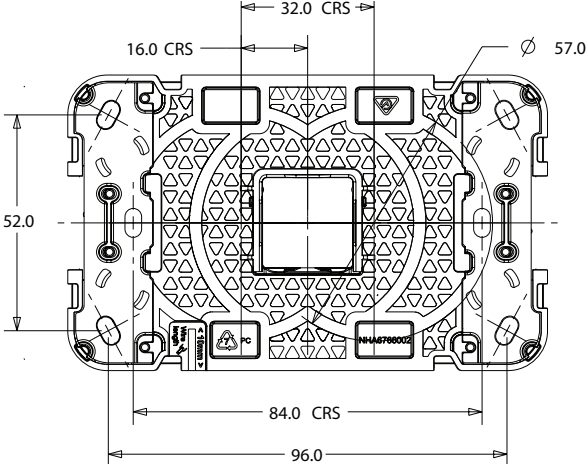

Mounting Specifications

1 to 4 gang switch plate cut-out template