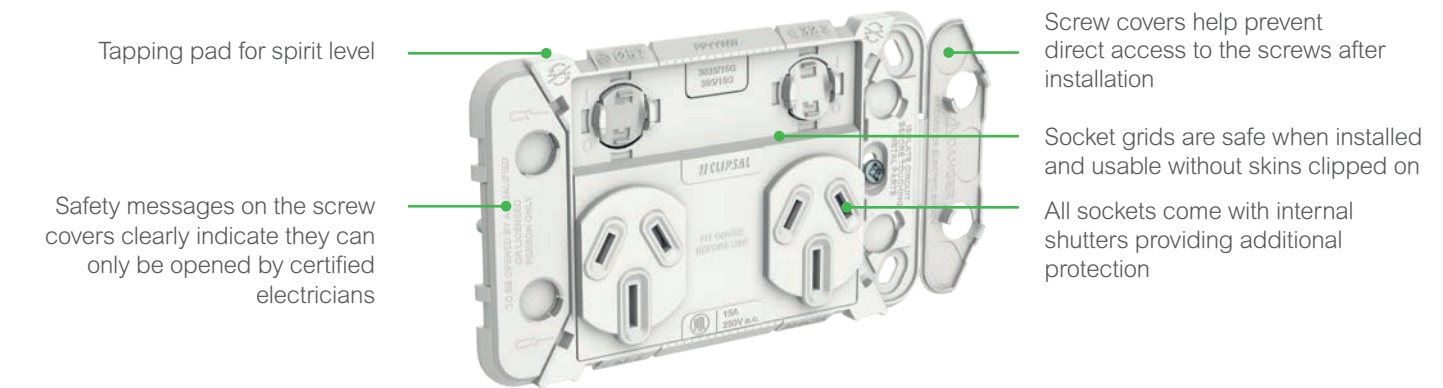

Sockets With a Difference

Iconic® features innovations like pre-mounted screws, screw covers and in-line terminals.