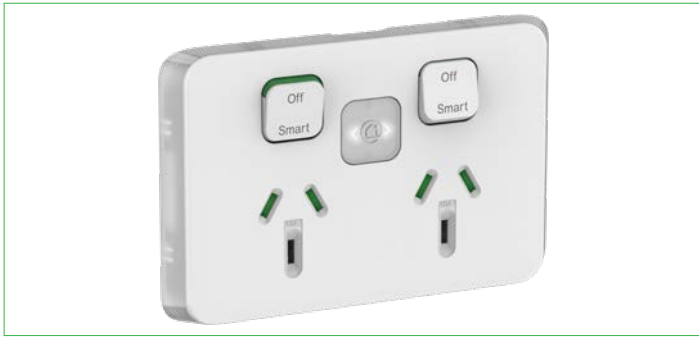

Electronic Accessories

Connected Socket - individual control of each socket