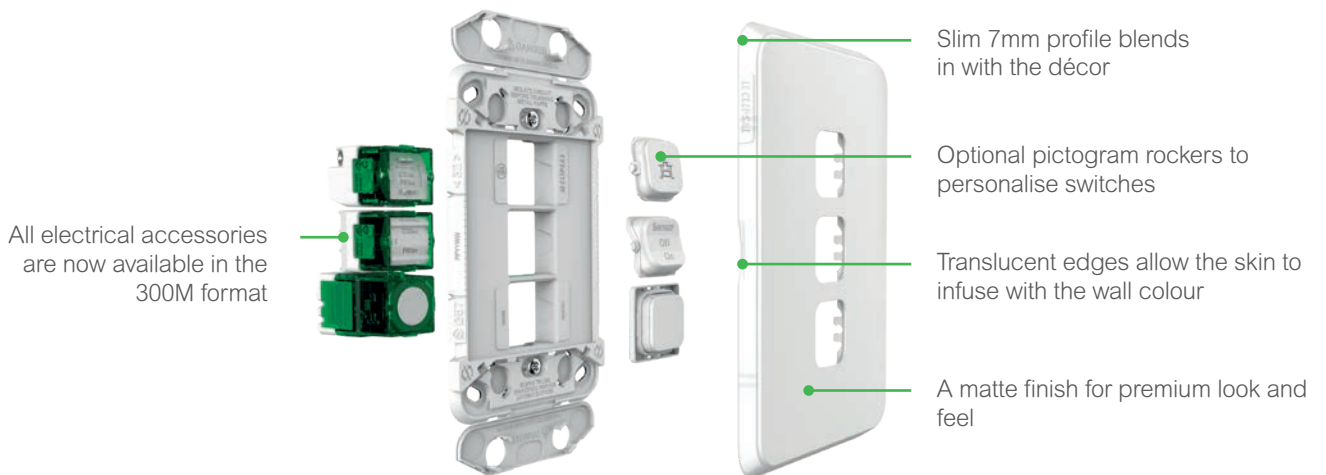

Enhanced connectivity

Iconic includes a comprehensive range of options for all modern network connectivity requirements. With mechanisms for RJ45 networking, HDMI sockets and audio cable entry plates, you have everything you need for complete home networking.

Sockets With a Difference

Iconic® features innovations like pre-mounted screws, screw covers and in-line terminals.

Clever Switch Innovation

Iconic® grids feature screw covers, drill guides and 300 series mechanisms for easy installs and customisation.