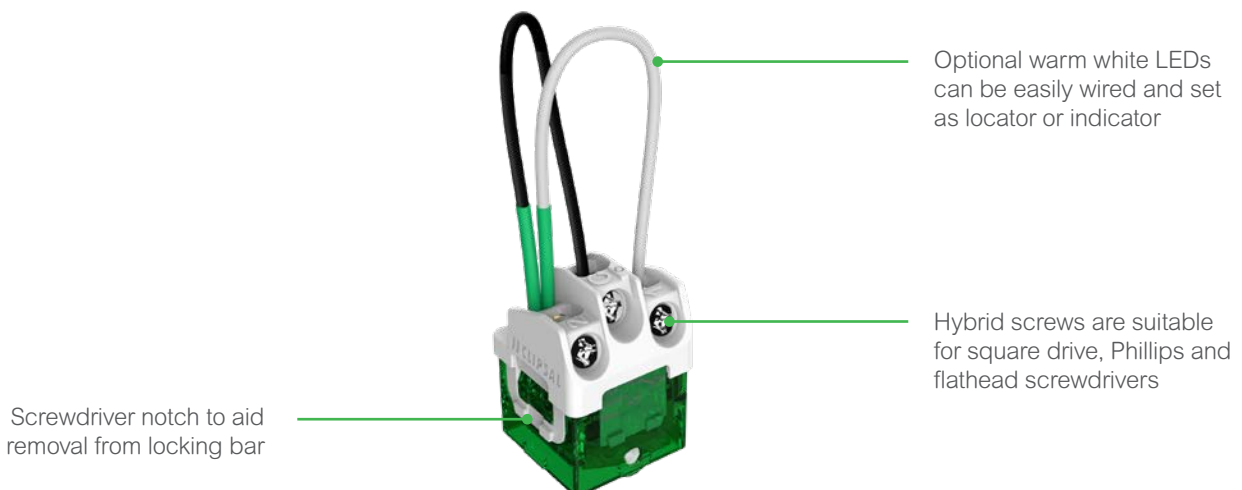

Clever Switch Innovation

Iconic® grids feature screw covers, drill guides and 300 series mechanisms for easy installs and customisation.