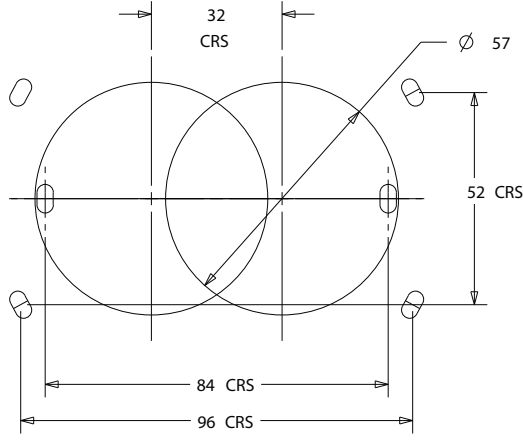

Mounting Specifications

1 to 4 gang switch plate cut-out template

Socket cut-out template

For more information about the Iconic range, contact your local Schneider Electric representative, electrical wholesaler or visit pdl.co.nz/iconic.