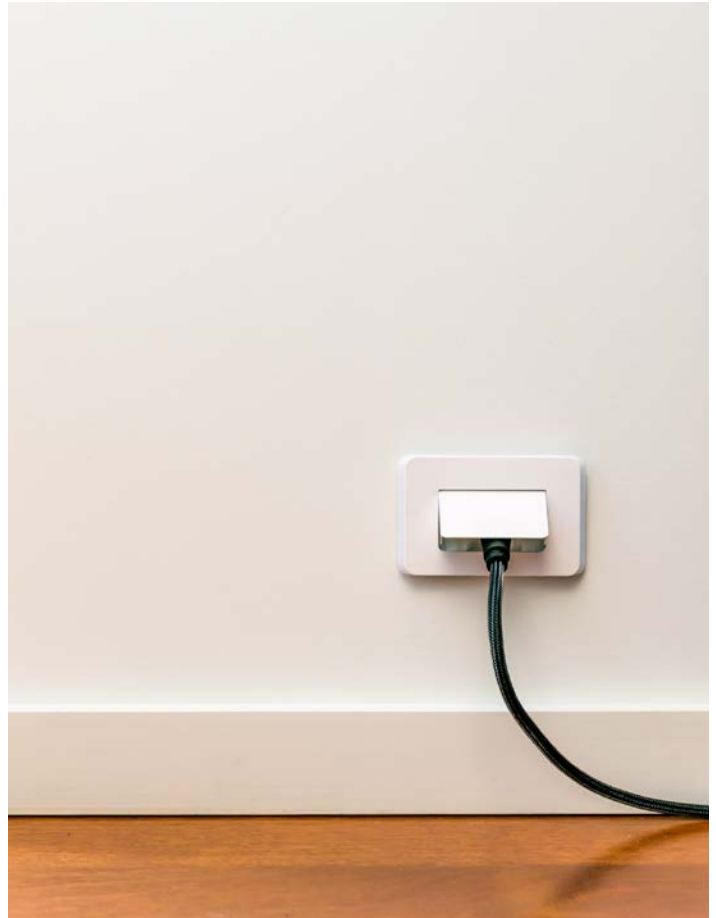

Aesthetically appealing cable management

Iconic® includes a wide range of network connectivity products for a professional home network.

Iconic has a broad offer for home data, TV and audio connections, allowing you to easily meet customer requirements for networking, audio and video installations.

Audio, video and networking

Iconic includes a wide range of audio, visual and networking mechanisms to suit any home application. TVs can be connected to gaming consoles and Pay TV boxes through F-Type, PAL and HDMI mechanisms. Sound systems can be connected via RCA mechanisms and RJ45. RJ45 mechanisms can be used for connecting all the smart devices to the home network.

Flexibility of 300 series mechanism grids

No two home networks are the same, which is where the range of audio, video and networking mechanisms make every setup simple and easy. You can use combinations of mechanisms in up to 6-gang grids, ensuring that a broad range of end user requirements are met with the Iconic range.

Networking

Our range includes both Cat6 and Cat6A copper LAN solutions. Cat6 provides peace of mind with reliable performance and bandwidth. Cat6A is a high end solution for larger or more demanding applications.

Cable Entry Plate

The Iconic Cable Entry Plate is a cost-effective way to allow cables to pass through the wall cleanly and easily and are ideal for placing behind TVs to ensure the cables are kept secure and hidden.