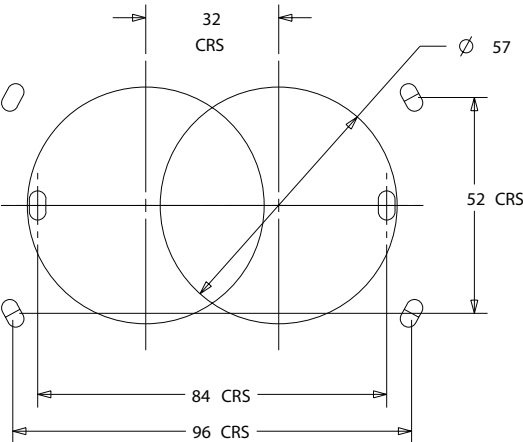

Mounting Specifications

1 to 4 gang switch plate cut-out template

Socket cut-out template

For more information about the Iconic range, contact your local Schneider Electric representative, electrical wholesaler or visit pdl.co.nz/iconic.