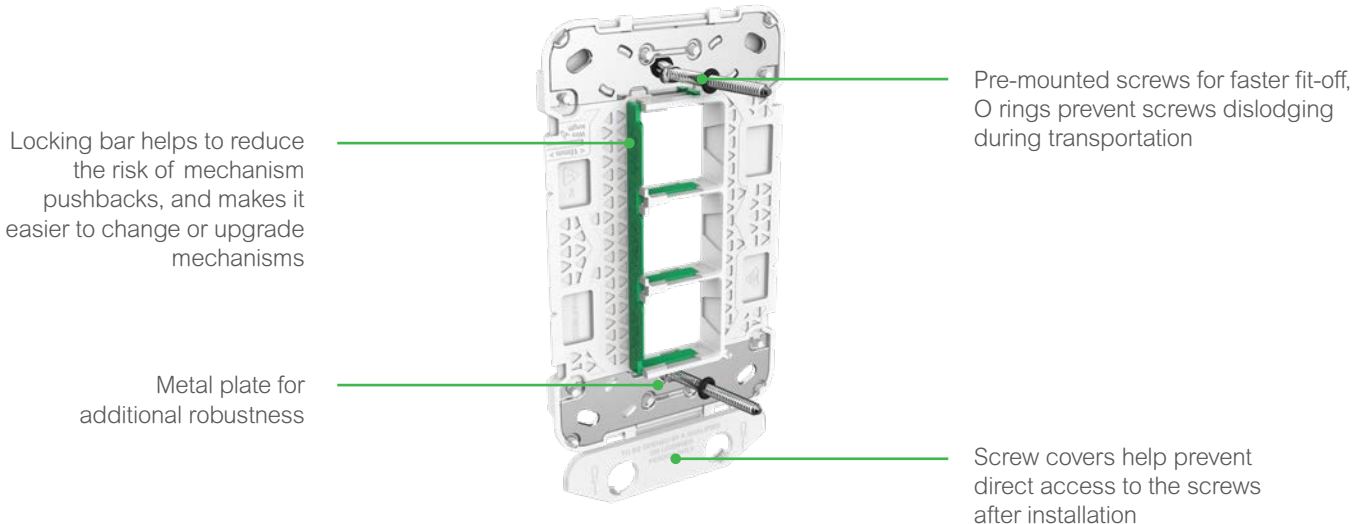

Clever Switch Innovation

Iconic® grids feature screw covers, drill guides and 300 series mechanisms for easy installs and customisation.