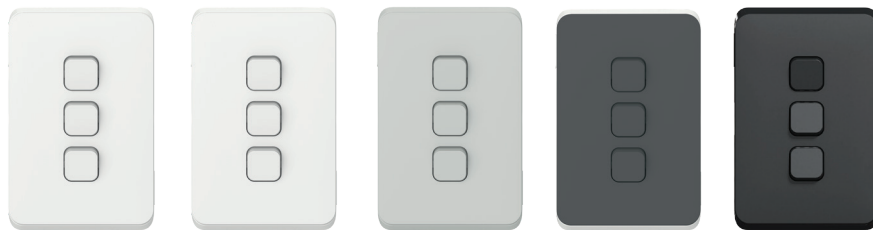

ICONIC[®]

Iconic Black

pdl.co.nz/iconic

Life Is On

by Schneider Electric

Iconic, the everyday standard

The standard Iconic range of skins offers unlimited flexibility with standard white skins, and subtle colour variants that blend marvellously with any interior décor. They are available with translucent edges that infuse with wall colours, and a solid edge vivid white and black options.

Switch Skins

Socket Skins

Dolly's

* Available in Vivid White (VW) Vivid White – Solid Edge (XW)* Cool Grey (CY) Anthracite (AN) Black – Solid Edge (XB)*

**Not available in all products*

Schneider Electric (New Zealand) Ltd.
Level 2, Building 6, 60 Highbrook Drive,
Highbrook, Auckland, 2013
PO Box 259370, Botany,
Manukau, 2163
www.schneider-electric.co.nz